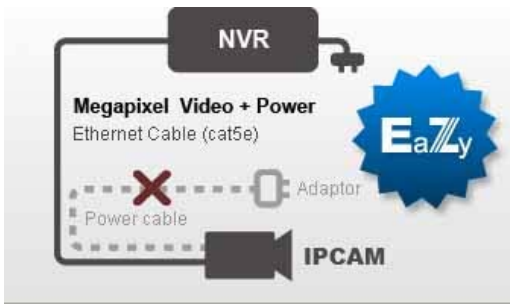

8CH Push Video HD Video Recorder

Features

One Ethernet Cable Solution (PON, Power-over-Network)

Camera power supply & video transmission over one Ethernet cable to eliminate the needs of power adapters for your cameras during the whole HD surveillance system setup.