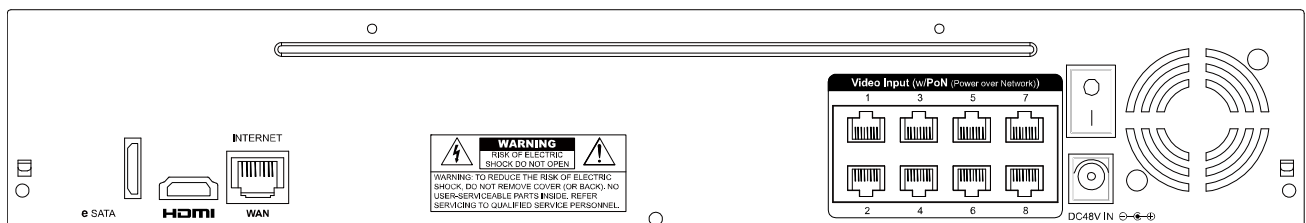

## Specifications

Hardware		
Video Input	8 LAN ports	
Video Output	HDMI output	
Video Output Resolution	1920 x 1080	
HDD Storage**	One 4TB hard disk	
eSATA	YES	
USB Ports	Two on the front panel: one for video backup to USB flash drive, and another for local control via a USB mouse	
IR Remote Control	YES	
Ethernet	PON 1~8 port	10/100Mbps with PON
	Internet (WAN) port	1000Mbps
Software		
Video Compression Format	H.264	
Audio Compression Format	G.711	
Local / Remote Display Mode	8CH	
Local / Remote Playback Mode	4CH	
Single Channel Playback	YES	
Recording Mode	Manual / Event / Alarm / Schedule	
Recording Streaming	Dual	
Recording Throughput	Up to 120 IPS @ 1920 x 1080, 48Mbps Up to 240 IPS @ 1280 x 720, 48Mbps	
Pre-alarm Recording	YES	
Quick Search	Manual / Event / Alarm / Schedule	
Security	4 user access levels with password	
Event Notification	Push Video / Message Mail / Video Mail	
Remote Access	(1) Internet Explorer on Windows operating system (2) EagleEyes on iOS & Android mobile devices	
Max. Online Users	10	
General		
Power Source (±10%)	DC 48V/2.7A	
Camera power supply over PON (Power-over-Network)	YES	
Operating Temperature	10°C ~ 40°C (50°F~104°F)	
Dimensions (mm)***	345 (L) x 225 (W) x 68.3 (H)	
Net Weight	2.9 Kg	
Minimum PC Browsing Requirements	<ul style="list-style-type: none"> <li>• Intel core i3 or higher, or equivalent AMD</li> <li>• 2GB RAM</li> <li>• AGP graphics card, Direct Draw, 32MB RAM</li> <li>• Windows 8, Windows 7, Windows Vista &amp; Windows XP, DirectX 9.0 or later</li> <li>• Internet Explorer 7.x or later</li> </ul>	