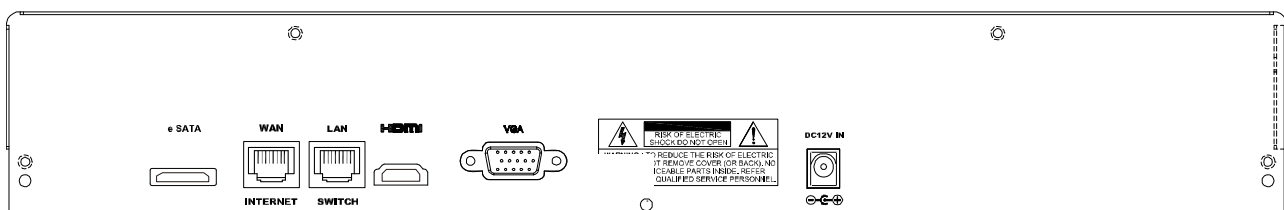

Rear Panel

Specifications*

Hardware		
Video Input	One LAN port (up to 16 IP cameras)	
Video Output	HDMI & VGA	
Video Output Resolution	1920 x 1080	
Audio Output	YES	
HDD Storage**	Two 4TB hard disks	
eSATA Port	YES	
USB Ports	Two USB 2.0 ports	
IR Remote Control	YES	
Ethernet	LAN port	1000 Mbps
	Internet port	10/100 Mbps
Software		
Video Compression Format	H.264	
Audio Compression Format	G711	
Local / Remote Display Mode	16CH	
Local / Remote Playback Mode	4CH	
Local Single Channel Playback	YES	
Recording Mode	Manual / Event / Alarm / Schedule	
Record Streaming	Dual	
Recording Throughput***	270 IPS @ 1280 x 720, up to 48Mbps 120 IPS @ 1920 x 1080, up to 48Mbps	
Pre-alarm Recording	YES	
Quick Search	Time / Event	
Event Notification	Push Status / Video Mail / Message Mail	
Security	Multiple user access levels with password	
Remote Access	(1) Internet Explorer on Windows operating system (2) Video Viewer on Windows and Mac operating system (3) EagleEyes on iOS & Android mobile devices	
Max. Online User	18	
Multicast	YES	
General		
Power Source (±10%)	DC12V / 3A	
Power Consumption (±10%)	9.6W (without a hard disk connected)	
Operating Temperature	10°C ~ 40°C (50°F ~104°F)	
Dimensions (mm)***	375(L) x 264.8(W) x 68(H)	
Net Weight	2.122 Kg	
Minimum PC Browsing Requirements	<ul style="list-style-type: none"> • Intel core i3 or higher, or equivalent AMD • 2GB RAM • AGP graphics card, Direct Draw, 32MB RAM • Windows 7, Vista & XP, DirectX 9.0 or later • Internet Explorer 7.x or later 	