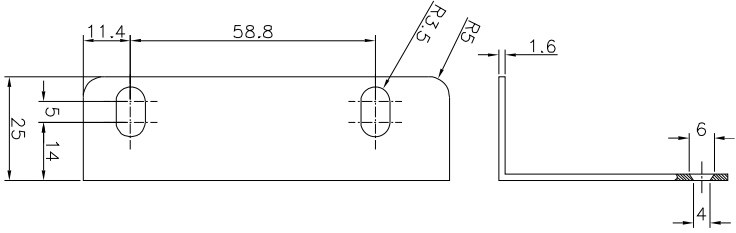

*The specifications are subject to change without notice

** HDDs are optional.

*** Dimensional tolerance: $\pm 5\text{mm}$

Optional Bracket

■ PP-AVC787-00K

Used to mount to a rack.

Dimensional tolerance: $\pm 5\text{mm}$