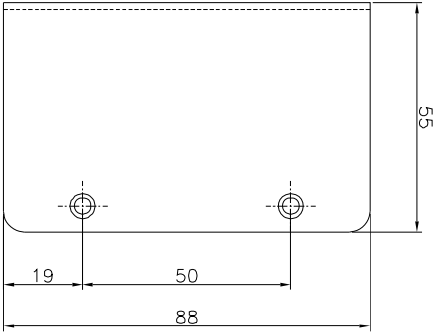

Rear Panel

Specifications*

Hardware		
Video Input	One LAN port (up to 16 IP cameras)	
Video Output	HDMI	
Video Output Resolution	1920 x 1080	
Audio Output	YES	
HDD Storage**	Three 4TB hard disks	
eSATA Port	YES	
RS-485 Port	YES	
USB Ports	Two USB 2.0 ports	
IR Remote Control	YES	
Ethernet	LAN port	1000Mbps
	Internet port	1000Mbps
Software		
Video Compression Format	H.264	
Audio Compression Format	G711	
Local / Remote Display Mode	16CH	
Local / Remote Playback Mode	16CH	
Local Single Channel Playback	YES	
Recording Mode	Manual / Event / Alarm / Schedule	
Recording Throughput	Up to 480 IPS @ 1920 x 1080, Up to 120Mbps	
Pre-alarm Recording	YES	
Quick Search	Time / Event	
Event Notification	Push Status / Video Mail / Message Mail	
Security	Multiple user access levels with password	
Remote Access	(1) Internet Explorer on Windows operating system (2) Video Viewer on Windows and Mac operating system (3) EagleEyes on iOS & Android mobile devices	
Max. Online User	18	
Multicast	YES	
General		
Power Source ($\pm 10\%$)	DC19V / 3.42A	
Power Consumption ($\pm 10\%$)	17.5W (without a hard disk connected)	
Operating Temperature	10°C ~ 40°C (50°F ~ 104°F)	
Dimensions (mm)***	432(W) x 90(H) x 326(D)	
Net Weight	4 Kg	
Minimum PC Browsing Requirements	<ul style="list-style-type: none"> • Intel core i3 or higher, or equivalent AMD • 2GB RAM • AGP graphics card, Direct Draw, 32MB RAM • Windows 7, Vista & XP, DirectX 9.0 or later • Internet Explorer 7.x or later 	
Optional Peripherals	Full HD Matrix (HDM02) / Rack Mount (PP-AVC787-00K)	

*The specifications are subject to change without notice

** HDDs are optional.

*** Dimensional tolerance: $\pm 5\text{mm}$

Optional Bracket

■ PP-AVC787-00K

Used to mount to a rack.

Dimensional tolerance: $\pm 5\text{mm}$