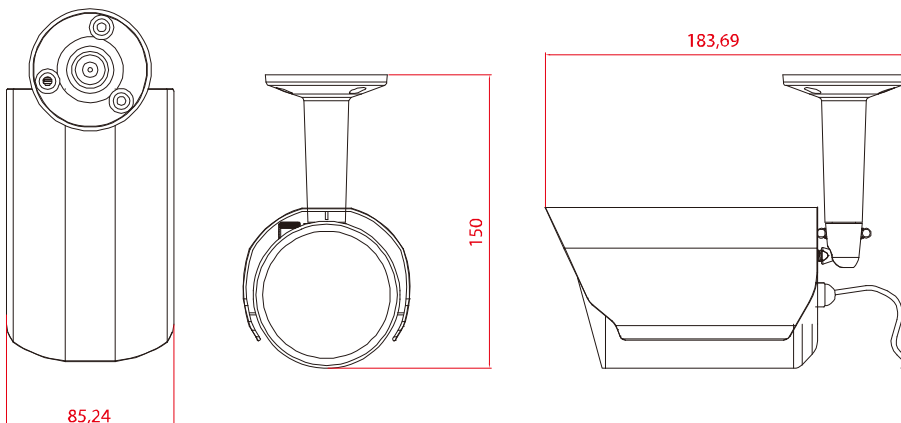

- IR effective range **up to 20 meters** for night surveillance
- **DWDR** to increase image recognizability in overexposure and dark areas
- **Waterproof** design on the Ethernet cable connector
- **Remote Surveillance**
  - **Fully compatible** with **iOS** and **Android** devices, and **Internet Explorer** on Windows operating system
  - Free PC program, **CMS Lite**, for 24CH devices monitoring on Windows operating system
  - **Push Video** available on your iOS and Android devices when used with Push Video NVR series.

### DIMENSIONS

Dimensional tolerance: ± 5mm