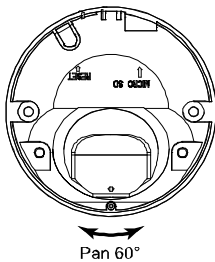

- **External alarm I/O device** connection