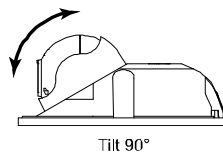

- **External alarm I/O device** connection