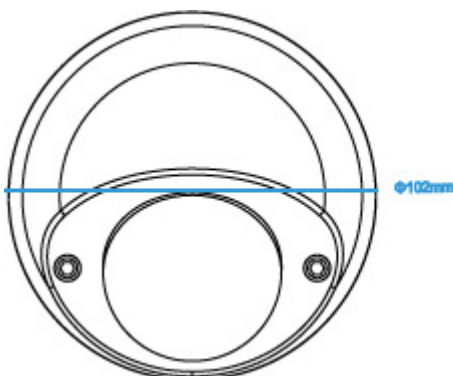

DIMENSIONS

** Dimensional tolerance: ± 5mm

○ SPECIFICATIONS

■ Network

| | |
|---|--|
| Network Compression | H.264 / MPEG4 / MJPEG |
| Multiple Video Streaming (Encode Modes, IPS, Resolution) | 4 (H.264, MPEG4, MJPEG) |
| LAN Port | YES |
| LAN Speed | 10/100 Based-T Ethernet |
| Supported Protocols | DDNS, PPPoE, DHCP, NTP, SNTP, TCP/IP, ICMP, SMTP, FTP, HTTP, RTP, RTSP, RTCP, IPv4, Bonjour, UPnP, DNS, UDP, IGMP, QoS, SNMP |
| ONVIF Compatible | YES (Profile S) |
| Frame Rate | 30fps |
| Number of Online Users | 10 |
| Security | (1) Multiple user access levels with password (2) IP address filtering (3) Digest authentication |
| Remote Access | (1) Internet Explorer on Windows operating system (2) 16CH Video Viewer on Windows & MAC operating system (3) EagleEyes on iPhone, iPad & Android mobile devices |