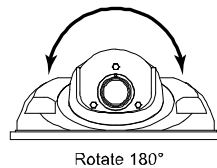

- **External alarm I/O device** connection