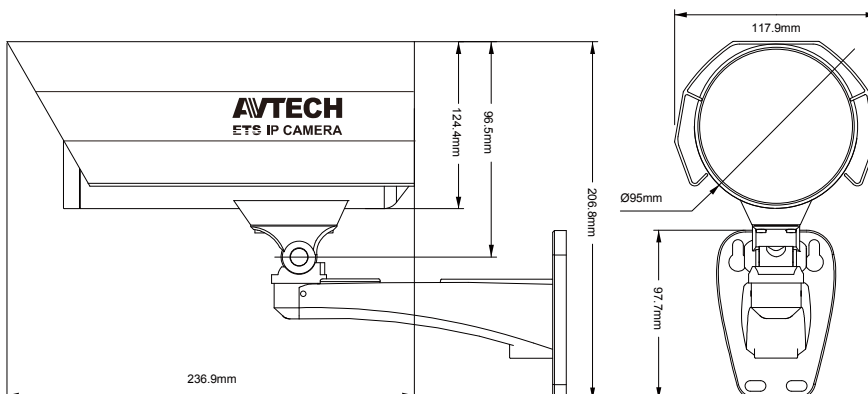

DIMENSIONS

Dimensional tolerance: ± 5mm

○ SPECIFICATIONS

■ Network	
Network Compression	H.264 / MPEG4 / MJPEG
Multiple Video Streaming (Encode Modes, IPS, Resolution)	3 (H.264, MJPEG, MPEG4)
LAN Port	YES
LAN Speed	10/100 Based-T Ethernet
Supported Protocols	DDNS, PPPoE, DHCP, NTP, SNTP, TCP/IP, ICMP, SMTP, FTP, HTTP, RTP, RTSP, RTCP, IPv4, Bonjour, UPnP, DNS, UDP, IGMP, QoS, SNMP
ONVIF Compatible	YES (Profile S)
Power Line Frequency	60Hz / 50Hz
Frame Rate	NTSC:30, PAL:25
Number of Online Users	10
Security	(3) Multiple user access levels with password (2) IP address filtering (3) Digest authentication
Remote Access	(3) Internet Explorer on Windows operating system (2) 16CH Video Viewer on Windows & MAC operating system (3) EagleEyes on iPhone, iPad & Android mobile devices
■ Camera	
Image Sensor	1/4" SONY CMOS image sensor
Video Resolution	1280 x 1024 / 1280 x 720 / 640 x 480 / 320 x 240
Min Illumination	0.1 Lux / F1.5, 0 Lux (LED ON)
Shutter Speed	1/2 to 1/10,000 sec
S/N Ratio	More than 48dB (AGC off)
Lens	f3.8mm / F1.5
Viewing Angle	62.7° (Diagonal) / 53.7° (Horizontal) / 34.1° (Vertical)
IR LED	56 Uints
IR Effective Range	Up to 25 meters
IR Shift	YES
White Balance	ATW
AGC	Auto
IRIS Mode	AES
POE	YES (IEEE 802.3af)
External Alarm I/O	YES
RAM	10MB
IP Rating	IP67
Power Source (±10%)	12V / 1.5A
Operating Temperature	-25°C ~ 50°C
Operating Humidity	Less than 60% relative humidity
Dimensions(mm)**	287.4(L) x 117.9(W) x 212.63(H)
Current Consumption (±10%)	842mA
Power Consumption (±10%)	12.5W (PoE) ; 12.5W (PoN) ; 10W (DV Adapter)
Net Weight (Kg)	1.6

*The specifications are subject to change without notice
 ** Dimensional tolerance: ± 5mm

● OPTIONAL CONNECTOR

■ BULLETCON1

Used as a connector to install a junction box for further applications.

Dimensional tolerance: ± 5mm