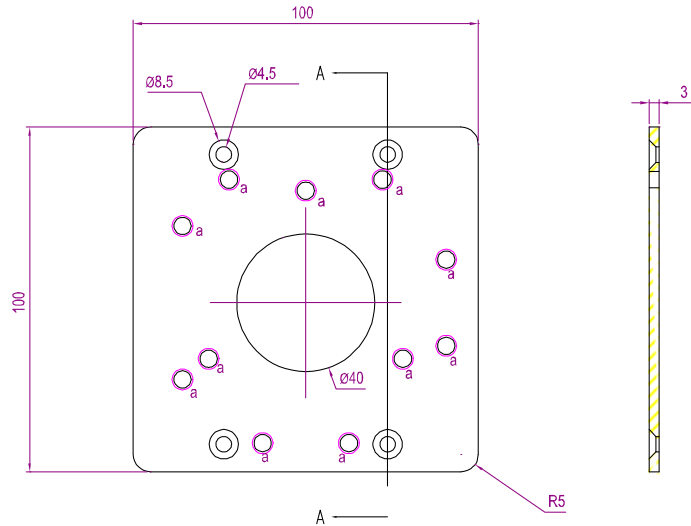

DIMENSIONS

Dimensional tolerance: ± 5mm

○ SPECIFICATIONS

■ Network	
Network Compression	H.264 / MPEG4 / MJPEG
Multiple Video Streaming (Encode Modes, IPS, Resolution)	3 (H.264, MJPEG, MPEG4)
LAN Port	YES
LAN Speed	10/100 Based-T Ethernet
Supported Protocols	DDNS, PPPoE, DHCP, NTP, SNTP, TCP/IP, ICMP, SMTP, FTP, HTTP, RTP, RTSP, RTCP, IPv4, Bonjour, UPnP, DNS, UDP, IGMP, QoS, SNMP
ONVIF Compatible	YES (Profile S)
Power Line Frequency	60Hz / 50Hz
Frame Rate	NTSC:30, PAL:25
Number of Online Users	10
Security	(3) Multiple user access levels with password (2) IP address filtering (3) Digest authentication
Remote Access	(3) Internet Explorer on Windows operating system (2) 16CH Video Viewer on Windows & MAC operating system (3) EagleEyes on iPhone, iPad & Android mobile devices
■ Camera	
Image Sensor	1/4" SONY CMOS image sensor
Video Resolution	1280 x 1024 / 1280 x 720 / 640 x 480 / 320 x 240
Min Illumination	0.1 Lux / F1.5, 0 Lux (LED ON)
Shutter Speed	1/2 to 1/10,000 sec
S/N Ratio	More than 48dB (AGC off)
Lens	f3.8mm / F1.5
Viewing Angle	62.7° (Diagonal) / 53.7° (Horizontal) / 34.1° (Vertical)
IR LED	56 Uints
IR Effective Range	Up to 25 meters
IR Shift	YES
White Balance	ATW
AGC	Auto
IRIS Mode	AES
POE	YES (IEEE 802.3af)
External Alarm I/O	YES
RAM	10MB
IP Rating	IP67
Power Source (±10%)	12V / 1.5A
Operating Temperature	-25°C ~ 50°C
Operating Humidity	Less than 60% relative humidity
Dimensions(mm)**	287.4(L) x 117.9(W) x 212.63(H)
Current Consumption (±10%)	842mA
Power Consumption (±10%)	12.5W (PoE) ; 12.5W (PoN) ; 10W (DV Adapter)
Net Weight (Kg)	1.6

*The specifications are subject to change without notice
 ** Dimensional tolerance: ± 5mm

● OPTIONAL CONNECTOR

■ BULLETCON1

Used as a connector to install a junction box for further applications.

Dimensional tolerance: ± 5mm