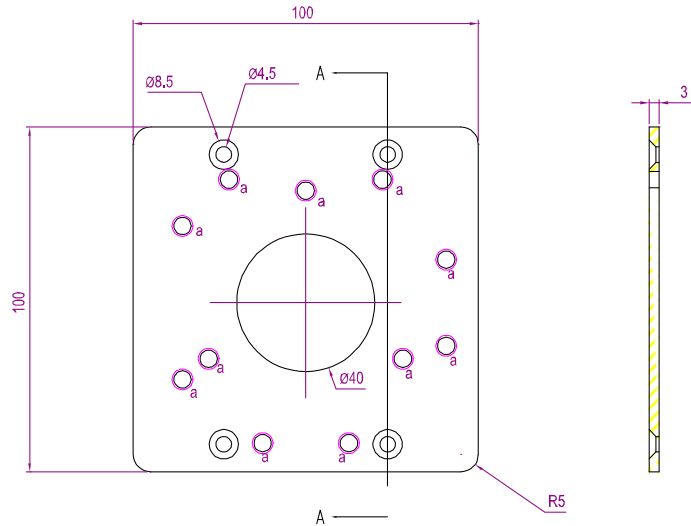

DIMENSIONS

Dimensional tolerance: $\pm 5\text{mm}$

○ SPECIFICATIONS

■ Network	
Network Compression	H.264 / MPEG4 / MJPEG
Multiple Video Streaming (Encode Modes, IPS, Resolution)	3 (H.264, MJPEG, MPEG4)
LAN Port	YES
LAN Speed	10/100 Based-T Ethernet
Supported Protocols	DDNS, PPPoE, DHCP, NTP, SNTP, TCP/IP, ICMP, SMTP, FTP, HTTP, RTP, RTSP, RTCP, IPv4, Bonjour, UPnP, DNS, UDP, IGMP, QoS, SNMP
ONVIF Compatible	YES (Profile S)
Power Line Frequency	60Hz / 50Hz
Frame Rate	NTSC:30, PAL:25
Number of Online Users	10
Security	(3) Multiple user access levels with password (2) IP address filtering (3) Digest authentication
Remote Access	(3) Internet Explorer on Windows operating system (2) 16CH Video Viewer on Windows & MAC operating system (3) EagleEyes on iPhone, iPad & Android mobile devices
■ Camera	
Image Sensor	1/ 3" SONY CMOS image sensor
Video Resolution	1280 x 1024 / 1280 x 720 / 640 x 480 / 320 x 240
Min Illumination	0.1 Lux / F1.5, 0 Lux (LED ON)
Shutter Speed	1/2 to 1/10,000 sec
S/N Ratio	More than 48dB (AGC off)
Lens	f3.8mm / F1.5
Viewing Angle	65.4° (Diagonal) / 49.1° (Horizontal) / 80.4° (Vertical)
IR LED	56 Units
IR Effective Range	Up to 25 meters
IR Shift	YES
White Balance	ATW
AGC	Auto
IRIS Mode	AES
POE	YES (IEEE 802.3af)
External Alarm I/O	YES
RAM	10MB
IP Rating	IP67
Power Source (±10%)	12V / 1.5A
Operating Temperature	-25°C ~ 50°C
Operating Humidity	Less than 60% relative humidity
Dimensions(mm)**	287.4(L) x 117.9(W) x 212.63(H)
Current Consumption (±10%)	842mA
Power Consumption (±10%)	12.5W (PoE) ; 12.5W (PoN) ; 10W (DV Adapter)
Net Weight (Kg)	1.6

*The specifications are subject to change without notice
 ** Dimensional tolerance: ± 5mm

● OPTIONAL CONNECTOR

■ BULLETCON1

Used as a connector to install a junction box for further applications.

Dimensional tolerance: ± 5mm