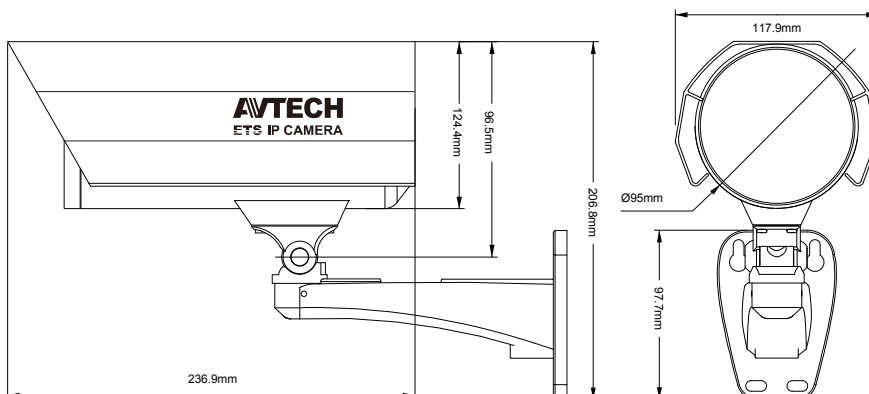

DIMENSIONS

Dimensional tolerance: $\pm 5\text{mm}$

○ SPECIFICATIONS

■ Network	
Network Compression	H.264 / MPEG4 / MJPEG
Multiple Video Streaming (Encode Modes, IPS, Resolution)	3 (H.264, MJPEG, MPEG4)
LAN Port	YES
LAN Speed	10/100 Based-T Ethernet
Supported Protocols	DDNS, PPPoE, DHCP, NTP, SNTP, TCP/IP, ICMP, SMTP, FTP, HTTP, RTP, RTSP, RTCP, IPv4, Bonjour, UPnP, DNS, UDP, IGMP, QoS, SNMP
ONVIF Compatible	YES (Profile S)
Power Line Frequency	60Hz / 50Hz
Frame Rate	NTSC:30, PAL:25
Number of Online Users	10
Security	(3) Multiple user access levels with password (2) IP address filtering (3) Digest authentication
Remote Access	(3) Internet Explorer on Windows operating system (2) 16CH Video Viewer on Windows & MAC operating system (3) EagleEyes on iPhone, iPad & Android mobile devices
■ Camera	
Image Sensor	1/ 3" SONY CMOS image sensor
Video Resolution	1280 x 1024 / 1280 x 720 / 640 x 480 / 320 x 240
Min Illumination	0.1 Lux / F1.5, 0 Lux (LED ON)
Shutter Speed	1/2 to 1/10,000 sec
S/N Ratio	More than 48dB (AGC off)
Lens	f3.8mm / F1.5
Viewing Angle	65.4° (Diagonal) / 49.1° (Horizontal) / 80.4° (Vertical)
IR LED	56 Units
IR Effective Range	Up to 25 meters
IR Shift	YES
White Balance	ATW
AGC	Auto
IRIS Mode	AES
POE	YES (IEEE 802.3af)
External Alarm I/O	YES
RAM	10MB
IP Rating	IP67
Power Source (±10%)	12V / 1.5A
Operating Temperature	-25°C ~ 50°C
Operating Humidity	Less than 60% relative humidity
Dimensions(mm)**	287.4(L) x 117.9(W) x 212.63(H)
Current Consumption (±10%)	842mA
Power Consumption (±10%)	12.5W (PoE) ; 12.5W (PoN) ; 10W (DV Adapter)
Net Weight (Kg)	1.6

*The specifications are subject to change without notice
 ** Dimensional tolerance: ± 5mm

● OPTIONAL CONNECTOR

■ BULLETCON1

Used as a connector to install a junction box for further applications.

Dimensional tolerance: ± 5mm