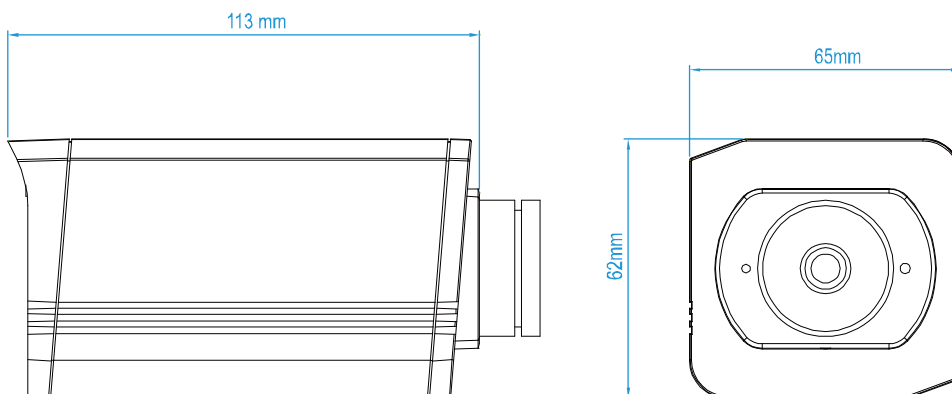

DIMENSIONS

** Dimensional tolerance: (± 5mm)

○ SPECIFICATIONS

■ Network	
Network Compression	H.264 / MPEG4 / MJPEG
Multiple Video Streaming (Encode Modes, IPS, Resolution)	YES
LAN Port	YES
LAN Speed	10/100 Based-T Ethernet
Supported Protocols	DDNS, PPPoE, DHCP, NTP, SNTP, TCP/IP, ICMP, SMTP, FTP, HTTP, RTP, RTSP, RTCP, IPv4, Bonjour, UPnP, DNS, UDP, IGMP, QoS, SNMP
ONVIF Compatible	YES (Profile S)
Frame Rate	30fps
Number of Online Users	10
Security	(1) Multiple user access levels with password (2) IP address filtering (3) Digest authentication