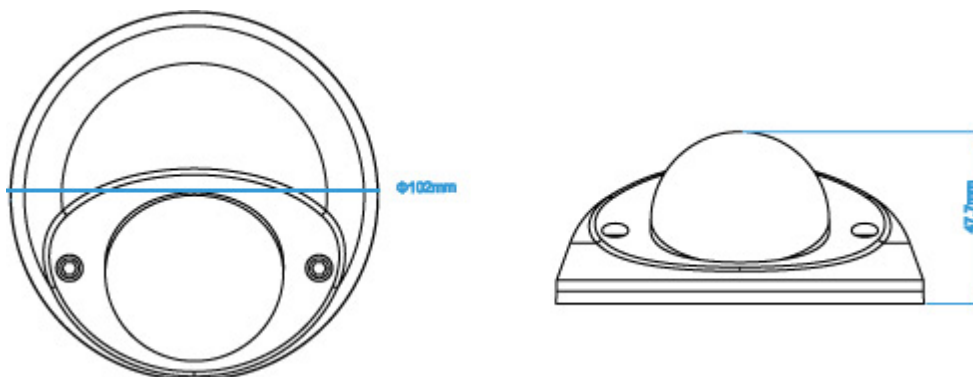

SPECIFICATIONS (CONTINUED)

■ General	
Shutter Speed	1/2 to 1/10,000 sec
S/N Ratio	More than 48dB (AGC off)
Lens	f3.8mm / F1.5 f2.8mm / F1.8 (Optional)
Viewing Angle	73.2° (Horizontal) / 42.8° (Vertical) / 83.2° (Diagonal) 110° (Horizontal) / 62° (Vertical) / 128° (Diagonal)
White Balance	ATW
AGC	Auto
IRIS Mode	AES
POE	YES (IEEE 802.3af)
External Alarm I/O	YES (1 input / 1 output)
RAM	20MB
MicroSD Card Slot	YES (up to 64GB)
Vandal Resistance	IK08
Operating Temperature	0°C~40°C
Operating Humidity	Less than 60% relative humidity
Power Source (±10%)	12V / 1A
Current Consumption (±10%)	312.5mA
Power Consumption (±10%)	4.8W Max (PoE & PoN); 3.75W Max (DC Adapter)
Net Weight (Kg)	0.3
■ Others	
Mobile Surveillance	iOS & Android mobile devices
Motion Detection	YES
Event Notification	FTP / Email / SMS
3-Axis	YES
RTC (real-time clock)	YES
Digital Pan / Tilt / Zoom	YES
Minimum Web Browsing Requirements	<ul style="list-style-type: none"> • Intel core i3 or higher, or equivalent AMD • 2GB RAM • AGP graphics card, Direct Draw, 32MB RAM • Windows 8, Windows 7, Windows Vista & Windows XP, DirectX 9.0 or later • Internet Explorer 7.x or later

*The specifications are subject to change without notice.

DIMENSIONS

* Dimensional tolerance: ± 5mm