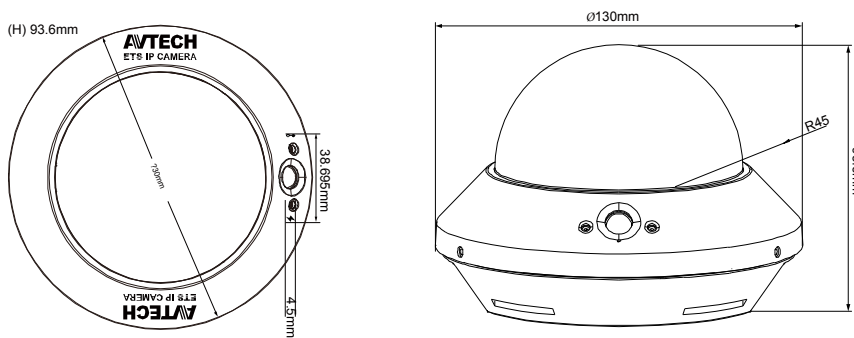

## ● SPECIFICATIONS

■ Network	
LAN Port	YES
LAN Speed	10/100 Based-T Ethernet
Supported Protocols	DDNS, PPPoE, DHCP, NTP, SNTP, TCP/IP, ICMP, SMTP, FTP, HTTP, RTP, RTSP, RTCP, IPv4, Bonjour, UPnP, DNS, UDP, IGMP, QoS
ONVIF Compatible	YES (Profile S)
Number of Online Users	10
Security	(1) Multiple user access levels with password (2) IP address filtering (3) Digest authentication
Remote Access	(1) Internet Explorer on Windows operating system (2) 16CH Video Viewer on Windows & MAC operating system (3) EagleEyes on iPhone, iPad & Android mobile devices
■ Video	
Network Compression	H.264 / MPEG4 / MJPEG
Video Resolution	1280 x 1024 / 1280 x 720 / 640 x 480 / 320 x 240
Frame Rate	30fps
Multiple Video Streaming	4 (H.264, MJPEG, MPEG4)
■ General	
Image Sensor	1/3" SONY CMOS image sensor
Min Illumination	0.1 Lux / F1.5, 0 Lux (LED ON)
Shutter Speed	1/2 to 1/10,000 sec
S/N Ratio	More than 48dB (AGC off)
Lens	f3.8mm / F1.5
Viewing Angle	65.4° (Horizontal) / 49.9° (Vertical) / 80.4° (Diagonal)
IR LED	12 units
IR Effective Distance	Up to 10 meters
PIR Sensor	Detection Range 76° wide angle with up to 6m long distance at 2m height (under 30°C)
IR Shift	YES
White Balance	ATW
AGC	Auto
IRIS Mode	AES
POE	YES (IEEE 802.3af)
External Alarm I/O	YES (1 input / 1 output)
RAM	10MB
MicroSD Card Slot	YES (up to 64GB)
Operating Temperature	0°C~40°C
Operating Humidity	Less than 60% relative humidity
Power Source (±10%)	12V / 1A
Current Consumption (±10%)	416mA
Power Consumption (±10%)	5.87W (PoE) ; 5.87W (PoN) ; 4.992W (DC Adapter)
Net Weight (kg)	0.37
■ Audio	
Microphone Built-in	YES
Line in	YES (Mono)
Line out	YES (Mono)

## ● DIMENSIONS

Dimensional tolerance:  $\pm 5\text{mm}$