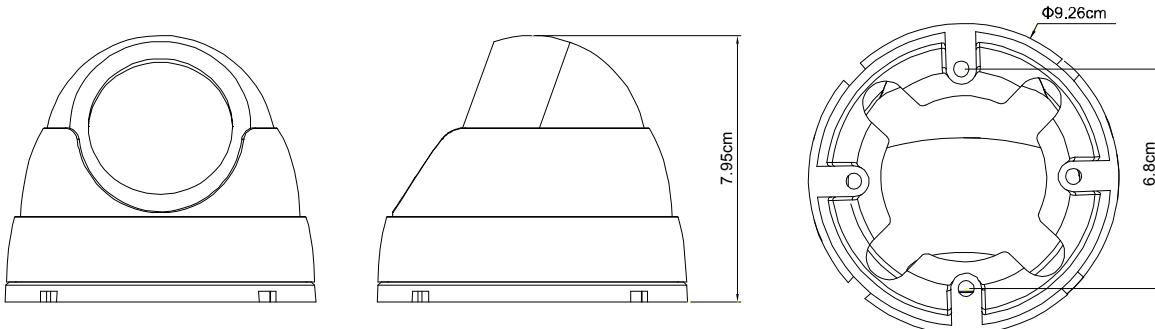

DIMENSIONS

Dimensional tolerance: $\pm 5\text{mm}$

○ SPECIFICATIONS

■ Network	
LAN Port	YES
LAN Speed	10/100 Based-T Ethernet
Supported Protocols	DDNS, PPPoE, DHCP, NTP, SNTP, TCP/IP, ICMP, SMTP, FTP, HTTP, RTP, RTSP, RTCP, IPv4, Bonjour, UPnP, DNS, UDP, IGMP, QoS
ONVIF Compatible	YES (Profile S)
Number of Online Users	10
Security	(1) Multiple user access levels with password (2) IP address filtering (3) Digest authentication
Remote Access	(1) Internet Explorer on Windows operating system (2) 16CH Video Viewer on Windows & MAC operating system (3) EagleEyes on iPhone, iPad & Android mobile devices
■ Video	
Network Compression	H.264 / MPEG4 / MJPEG
Video Resolution	1280 x 1024 / 1280 x 720 / 640 x 480 / 320 x 240
Frame Rate	30fps
Multiple Video Streaming	4 (H.264, MJPEG, MPEG4)
■ General	
Image Sensor	1/ 3" SONY CMOS image sensor
Min Illumination	1 Lux / F1.5, 0 Lux (LED ON)
Shutter Speed	1/2 to 1/10,000 sec
S/N Ratio	More than 48dB (AGC off)
Lens	f3.8mm / F1.5
Viewing Angle	65.4° (Horizontal) / 49.9° (Vertical) / 80.4° (Diagonal)
IR LED	1 Unit
IR Effective Distance	Up to 20 meters
IR Shift	YES
Smart Light Control	YES
White Balance	ATW
AGC	Auto
IRIS Mode	AES
RAM	10MB
IP Rating	IP66
Operating Temperature	-25°C ~ 50°C
Operating Humidity	Less than 60% relative humidity
Power Source (±10%)	12V / 1A
Current Consumption (±10%)	480mA
Net Weight (kg)	0.335
■ Others	
Mobile Surveillance	iOS & Android mobile devices
Event Notification	FTP / Email / SMS
3-Axis	YES
Digital Pan / Tilt / Zoom	YES
Motion Detection	YES
RTC (real-time clock)	YES
Minimum Web Browsing Requirements	<ul style="list-style-type: none"> • Intel core i3 or higher, or equivalent AMD • 2GB RAM • AGP graphics card, Direct Draw, 32MB RAM • Windows 7, Vista & XP, DirectX 9.0 or later • Internet Explorer 7.x or later