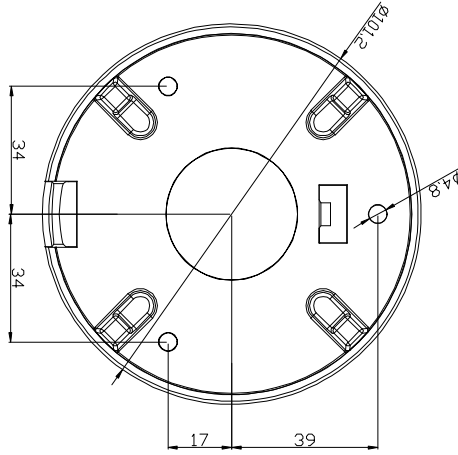

OPTIONAL BRACKET

AVN320-BKT

Used as a bracket to mount the camera on the ceiling and collect the cables.

Dimensional tolerance: $\pm 5\text{mm}$