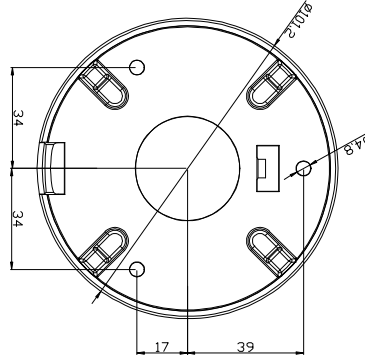

OPTIONAL PERIPHERALS(coming soon)

■ 320BKT

Used for AVN320 to manage cables.

Dimensional tolerance: $\pm 5\text{mm}$