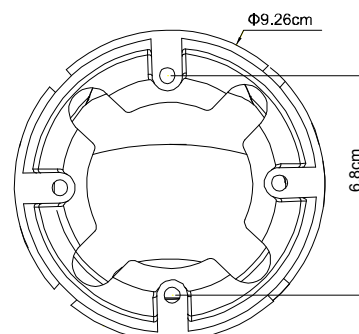

DIMENSIONS

Dimensional tolerance: ± 5mm

○ SPECIFICATIONS

■ Network

LAN Port	YES
LAN Speed	10/100 Based-T Ethernet
Supported Protocols	DDNS, PPPoE, DHCP, NTP, SNTP, TCP/IP, ICMP, SMTP, FTP, HTTP, RTP, RTSP, RTCP, IPv4, Bonjour, UPnP, DNS, UDP, IGMP, QoS
ONVIF Compatible	YES (Profile S)
Number of Online Users	10
Security	(1) Multiple user access levels with password (2) IP address filtering (3) Digest authentication
Remote Access	(1) Internet Explorer on Windows operating system (2) 16CH Video Viewer on Windows & MAC operating system (3) EagleEyes on iPhone, iPad & Android mobile devices

■ Video

Network Compression	H.264 / MPEG4 / MJPEG
Video Resolution	1280 x 1024 / 1280 x 720 / 640 x 480 / 320 x 240
Frame Rate	30fps
Multiple Video Streaming	4 (H.264, MJPEG, MPEG4)

■ General

Image Sensor	1/3" SONY CMOS image sensor	
Min Illumination	1 Lux / F1.5, 0 Lux (LED ON)	
Shutter Speed	1/2 to 1/10,000 sec	
S/N Ratio	More than 48dB (AGC off)	
Lens	f3.8mm / F1.5	f2.8mm / F1.8 (Optional)
Viewing Angle	65.4° (Horizontal) / 49.9° (Vertical) / 80.4° (Diagonal)	98° (Horizontal) / 78° (Vertical) / 126° (Diagonal)
IR LED	1 Unit	
IR Effective Distance	Up to 20 meters	
IR Shift	YES	
Smart Light Control	YES	
White Balance	ATW	
AGC	Auto	
IRIS Mode	AES	
POE	YES (IEEE 802.3af)	
RAM	10MB	
IP Rating	IP66	
Operating Temperature	-25°C ~50°C	
Operating Humidity	Less than 60% relative humidity	
Power Source (±10%)	12V / 1A	
Net Weight (kg)	0.335	

OPTIONAL PERIPHERALS(coming soon)

■ 320BKT

Used for AVN320 to manage cables.

Dimensional tolerance: $\pm 5\text{mm}$