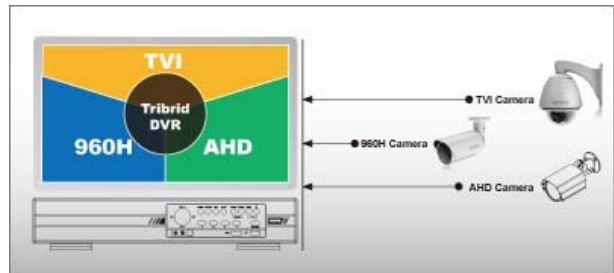

AVZ217

TRIBRID 16CH HD CCTV DVR

FEATURES

Free P2P Cloud EaZy Networking*

- ❖ Cloud EaZy Networking available to connect this device to Internet automatically in three steps with our free mobile app, EagleEyes.
- ❖ The “Buddy” feature to share the device access permission to other people.
- ❖ Device login / out notifications reported.

Tribrid Video Input

- ❖ Supports AHD / TVI / 960H video input.

Intelligent Video Analysis

- ❖ The Smart TVI DVR supports IVS (Intelligent Video System) to set a virtual detection line for people counting, virtual fence, and one-way pass. It's the advanced usage for motion detection to not only record but also summarize the detection data for further analysis.