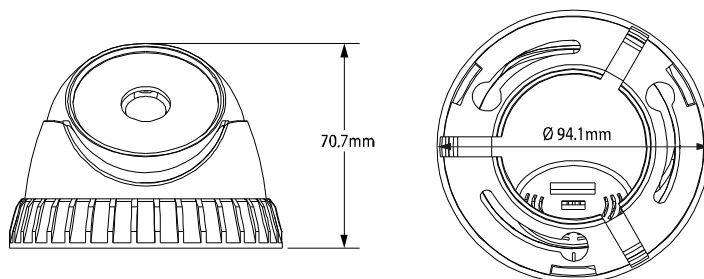

DG103D

HD CCTV 1080P IR Dome Camera

● FEATURES

- (1) 1/2.7" CMOS Sensor
- (2) 1080P video output
- (3) Low light sensitivity of 0.1 Lux / F1.8, 0Lux (IR LED ON)
- (4) Day and night 24-hour surveillance with IR effective distance up to 20 meters
- (5) Camera parameters adjustable when used with AVTECH HD CCTV DVR

● DIMENSIONS*

*Dimensional Tolerance: ± 5mm

● SPECIFICATIONS*

MODEL	DG103D	
Pick-up Element	1/ 2.7" CMOS image sensor	
Number of Pixels	1930(H) x 1088(V)	
Video Frame Rate	1080P@30fps / 1080P@25fps	
Min. Illumination	0.1 Lux / F1.8, 0 Lux (IR LED ON)	
S/N Ratio	More than 48dB (AGC OFF)	
Shutter Speed	1/30 (1/25) sec ~ 1/720000 (1/600000) sec	
Lens	f3.6mm / F1.8	f2.8mm / F1.8 (Optional)
Lens Angle	96° (Horizontal) / 50° (Vertical) / 116° (Diagonal)	118° (Horizontal) / 65° (Vertical) / 136° (Diagonal)
IR LED	21 units	
IR Effective Distance	Up to 20 meters	
IR Shift	YES	
Day & Night Mode	YES	
IRIS Mode	AES	
White Balance	AUTO / USER / PUSH / 8000K / 6000K / 4200K / 3200K	
AGC	Auto	
Sharpness	YES	
Flickerless	50HZ / 60HZ / OFF	
BLC	YES	
Operating Temperature	0°C ~ 40°C	
Operating Humidity	Less than 60% relative humidity	
Power Source (±10%)	DC12V / 0.5A	
Current Consumption (±10%)	200mA	
Net Weight (kg)	0.145	