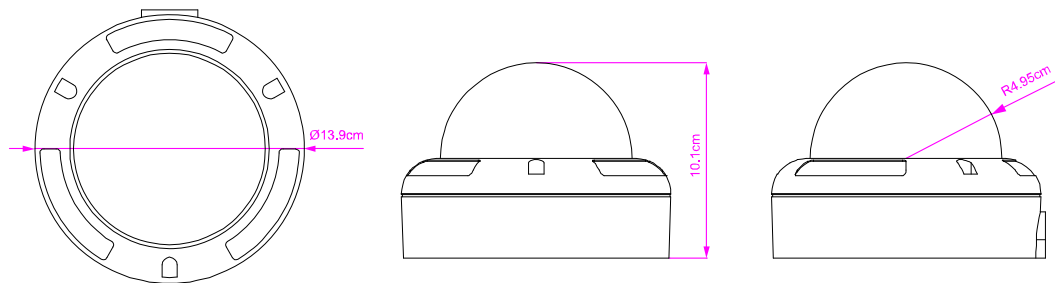

DG207E

HD CCTV 1080P

Vandal-proof IR Dome Camera

● FEATURES

- (1) 1/2.7" CMOS Sensor with 1080P video output
- (2) f2.8 ~ 12mm vari-focal lens
- (3) Low light sensitivity of 0.1 Lux / F1.4(Wide)~F2.8(Tele), 0 Lux (IR LED ON)
- (4) IP66 for weather-proof application
- (5) IK10 rated, vandal-resistant case to withstand attempts to open or damage the camera
- (6) Camera parameters adjustable when used with AVTECH HD CCTV DVR
- (7) New IR technology adapted to enhance brightness at night as well as the effective distance of up to 25 meters

● DIMENSIONS*

*Dimensional Tolerance: ± 5mm

● SPECIFICATIONS*

MODEL	DG207E
Pick-up Element	1/ 2.7" CMOS image sensor
Number of Pixels	1930(H) x 1088(V)
Video Frame Rate	1080P@30fps / 1080P@25fps
Min. Illumination	0.1 Lux / F1.4(Wide)~F2.8(Tele), 0 Lux (IR LED ON)
S/N Ratio	More than 48dB (AGC OFF)
Shutter Speed	1/30 (1/25) sec ~ 1/720000 (1/600000) sec
Lens	f2.8 ~ 12mm / F1.4 ~ F2.8
Lens Angle	Wide: 104° (Horizontal) / 56° (Vertical) / 124° (Diagonal) Tele: 35° (Horizontal) / 20° (Vertical) / 40° (Diagonal)
IR LED	6 units
IR Effective Distance	Up to 25 meters
IR Shift	YES
Day & Night Mode	YES
IRIS Mode	AES
White Balance	AUTO / USER / PUSH / 8000K / 6000K / 4200K / 3200K
AGC	Adjustable
Sharpness	Adjustable
Flickerless	50HZ / 60HZ / OFF
BLC	Adjustable
IP Rating	IP66
Vandal-proof	IK10
Operating Temperature	-20°C ~ 40°C
Operating Humidity	Less than 60% relative humidity
Power Source (±10%)	DC12V / 1A
Current Consumption (±10%)	180mA (IR OFF) / 370mA (IR ON)
Net Weight (Kg)	1kg