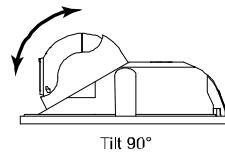

- **External alarm I/O device** connection