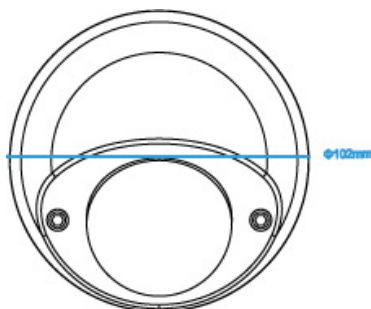

DIMENSIONS

** Dimensional tolerance: ± 5mm

● SPECIFICATIONS

■ Network

| | |
|---|--|
| Network Compression | H.264 / MPEG4 / MJPEG |
| Multiple Video Streaming (Encode Modes, IPS, Resolution) | 4 (H.264, MPEG4, MJPEG) |
| LAN Port | YES |
| LAN Speed | 10/100 Based-T Ethernet |
| Supported Protocols | DDNS, PPPoE, DHCP, NTP, SNTP, TCP/IP, ICMP, SMTP, FTP, HTTP, RTP, RTSP, RTCP, IPv4, Bonjour, UPnP, DNS, UDP, IGMP, QoS, SNMP |
| ONVIF Compatible | YES (Profile S) |
| Frame Rate | 30fps |
| Number of Online Users | 10 |
| Security | (1) Multiple user access levels with password (2) IP address filtering (3) Digest authentication |
| Remote Access | (1) Internet Explorer on Windows operating system (2) 16CH Video Viewer on Windows & MAC operating system (3) EagleEyes on iPhone, iPad & Android mobile devices |