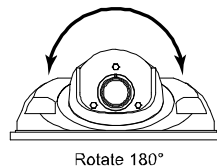

- **External alarm I/O device** connection