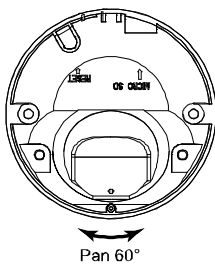

- **External alarm I/O device** connection