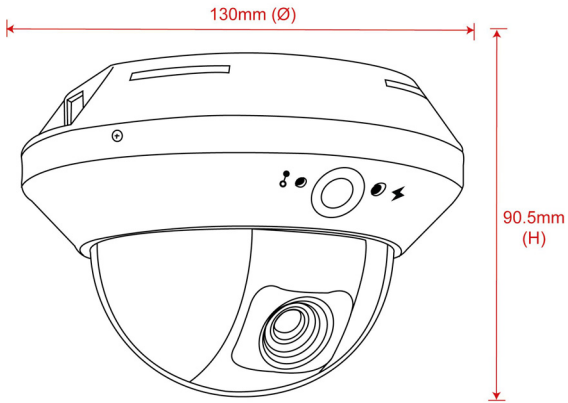

SPECIFICATIONS (CONTINUED)

■ Camera	
Viewing Angle	62.7° (Diagonal) / 53.7° (Horizontal) / 34.1° (Vertical)
IR LED	12 units
IR Effective Range	Up to 10 meters
IR Shift	YES
White Balance	ATW
AGC	Auto
IRIS Mode	AES
POE	YES (IEEE 802.3af)
PIR Sensor	Detection Range 76° wide angle with up to 5m long distance at 2.5m height (under 30°C)
External Alarm I/O	YES
External Audio In / Out	YES
RAM	10MB
Power Source (±10%)	12V / 1A
Operating Temperature	0°C~40°C
Operating Humidity	Less than 60% relative humidity
Net Weight (Kg)	0.37
■ Others	
Mobile Surveillance	iPad / iPhone / Android mobile device
Motion Detection	YES
Event Notification	FTP / Email / SMS
RTC (real-time clock)	YES
Digital Pan / Tilt / Zoom	YES
Minimum Web Browsing Requirements	<ul style="list-style-type: none"> • Intel core i3 or higher, or equivalent AMD • 2GB RAM • AGP graphics card, Direct Draw, 32MB RAM • Windows 8, Windows 7, Windows Vista & Windows XP, DirectX 9.0 or later • Internet Explorer 7.x or later

*The specifications are subject to change without notice.

** Dimensional tolerance: (± 5mm)

DIMENSIONS

OPTIONAL BRACKET