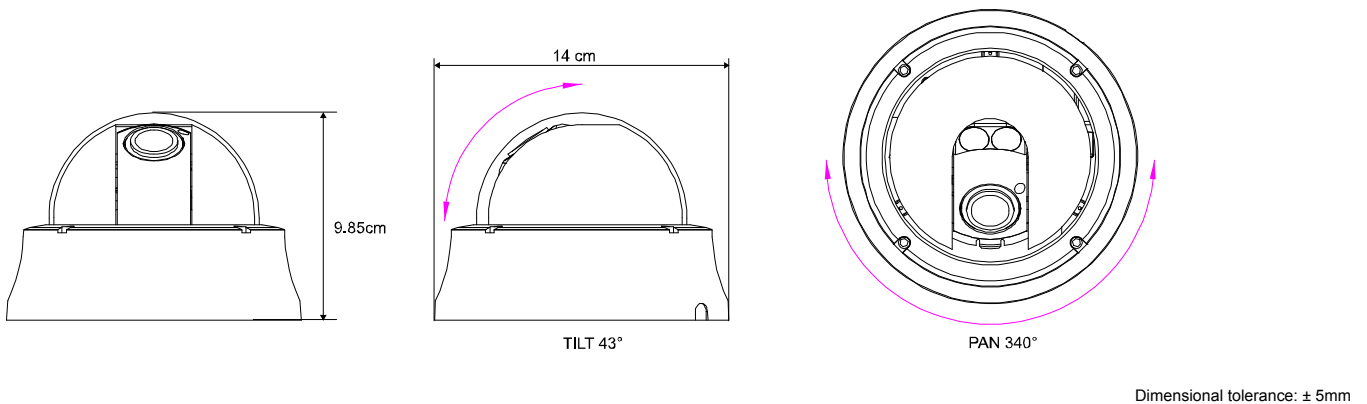

## ● SPECIFICATIONS

■ Network	
LAN Port	YES
LAN Speed	10/100 Based-T Ethernet
Supported Protocols	DDNS, PPPoE, DHCP, NTP, SNTP, TCP/IP, ICMP, SMTP, FTP, HTTP, RTP, RTSP, RTCP, IPv4, Bonjour, UPnP, DNS, UDP, IGMP, QoS, SNMP
ONVIF Compatible	YES (Profile S)
Number of Online Users	10
Security	(1) Multiple user access levels with password (2) IP address filtering (3) Digest authentication
Remote Access	(1) Internet Explorer on Windows operating system (2) 16CH Video Viewer on Windows & MAC operating system (3) EagleEyes on iPhone, iPad & Android mobile devices
■ Video	
Network Compression	H.264 / MPEG4 / MJPEG
Video Resolution	1280 x 1024 / 1280 x 720 / 640 x 480 / 320 x 240
Frame Rate	30fps
Multiple Video Streaming	4 (H.264, MJPEG, MPEG4)
■ General	
Image Sensor	1/3" SONY CMOS image sensor
Min Illumination	1 Lux / F1.4~2.8, 0 Lux (IR LED ON)
Shutter Speed	1/2 to 1/10,000 sec
S/N Ratio	More than 48dB (AGC off)
Lens	f2.8 ~ 12mm / F1.4 ~ F2.8
Viewing Angle	Wide: 92° (Horizontal) / 73.6° (Vertical) / 124° (Diagonal) Tele: 28° (Horizontal) / 22.4° (Vertical) / 35.9° (Diagonal)
IR LED	2 Units
IR Effective Distance**	Up to 20 meters
IR Shift	YES
White Balance	ATW
AGC	Auto
IRIS Mode	AES
POE	YES (IEEE 802.3af)
External Alarm I/O	YES (1 input / 1 output)
RAM	10MB
MicroSD Card Slot	YES (up to 64GB)
IP Rating	IP66
Vandal-proof	IK08
Operating Temperature	-25°C ~ 50°C
Operating Humidity	Less than 60% relative humidity
Power Source (±10%)	DC12V / 1A
Current Consumption (±10%)	253mA (IR OFF) / 457mA (IR ON)
Power Consumption (±10%)	6.5W Max (PoE) ; 6.5W Max (PoN) ; 5.5W (DC Adapter)
Net Weight (Kg)	0.86

## ● DIMENSIONS