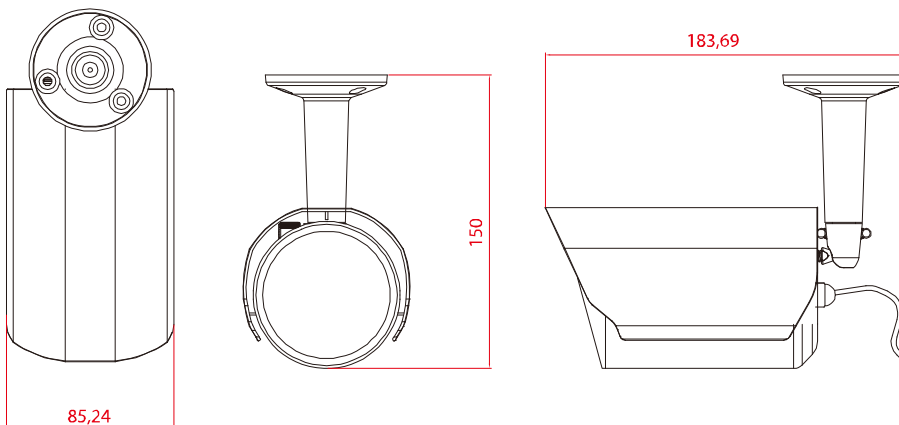

DIMENSIONS

Dimensional tolerance: ± 5mm