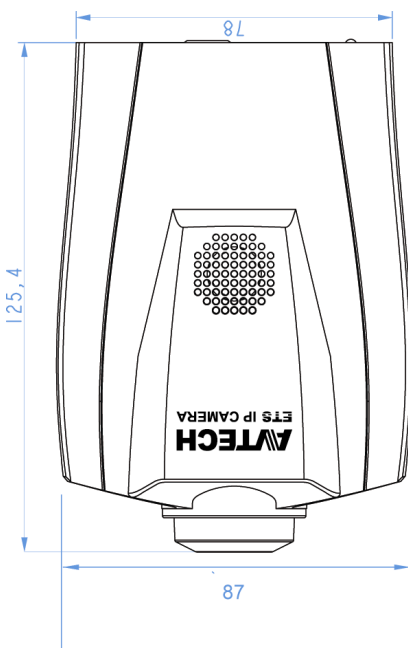

Dimensions (mm)

SPECIFICATIONS

■ Network	
Network Compression	H.264 / MPEG4 / MJPEG
Multiple Video Streaming (Encode Modes, IPS, Resolution)	YES
LAN Port	YES
LAN Speed	10/100 Based-T Ethernet
Supported Protocols	DDNS, PPPoE, DHCP, NTP, SNTP, TCP/IP, ICMP, SMTP, FTP, HTTP, RTP, RTSP, RTCP, IPv4, Bonjour, UPnP, DNS, UDP, IGMP, QoS
ONVIF Compatible	YES (Profile S)
Frame Rate	30fps
Number of Online Users	10
Security	(1) Multiple user access levels with password (2) IP address filtering (3) Digest authentication
Remote Access	(1) Internet Explorer on Windows operating system (2) 16CH Video Viewer on Windows & MAC operating system (3) EagleEyes on iPhone, iPad & Android mobile devices
■ Camera	
Image Sensor	1/2.9" SONY CMOS image sensor
Video Resolution	1920 x 1080 / 1280 x 720 / 640 x 480 / 320 x 240
Min Illumination	0.1 Lux / F1.5, 0 Lux (LED ON)
Shutter Speed	1/2 to 1/10,000 sec
S/N Ratio	More than 48dB (AGC off)
Lens	f3.8mm / F1.5
Viewing Angle	73.2°(Horizontal) / 47.4°(Vertical) / 85.4°(Diagonal)
IR LED	12 units
IR Effective Range	Up to 10 meters
IR Shifter	YES
LED Indication	YES
White Balance	ATW
AGC	Auto
IRIS Mode	AES
POE	YES (IEEE 802.3af)
External Alarm I/O	YES
RAM	20MB
Microphone	YES
Speaker	YES
Power Source (±10%)	12V / 1A
Operating Temperature	0°C~40°C
Operating Humidity	Less than 60% relative humidity
Dimensions (mm)**	126(L) x 87(W) x40 (H)
Net Weight (Kg)	0.51
■ Others	
Mobile Surveillance	iPad / iPhone / Android mobile device
RTC (real-time clock)	YES
Motion Detection	YES
Digital Pan / Tilt / Zoom	YES
Event Notification	FTP / Email