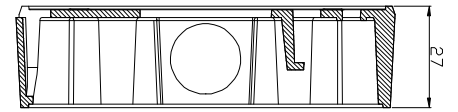

OPTIONAL BRACKET

■ AVN320-BKT

Used as a bracket to mount the camera on the ceiling and collect the cables.

Dimensional tolerance: $\pm 5\text{mm}$