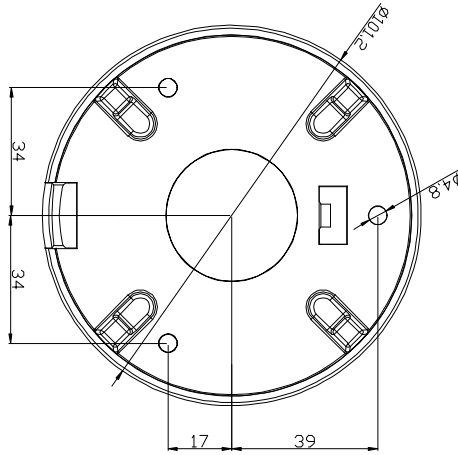

OPTIONAL BRACKET

■ AVN320-BKT

Used as a bracket to mount the camera on the ceiling and collect the cables.

Dimensional tolerance: $\pm 5\text{mm}$