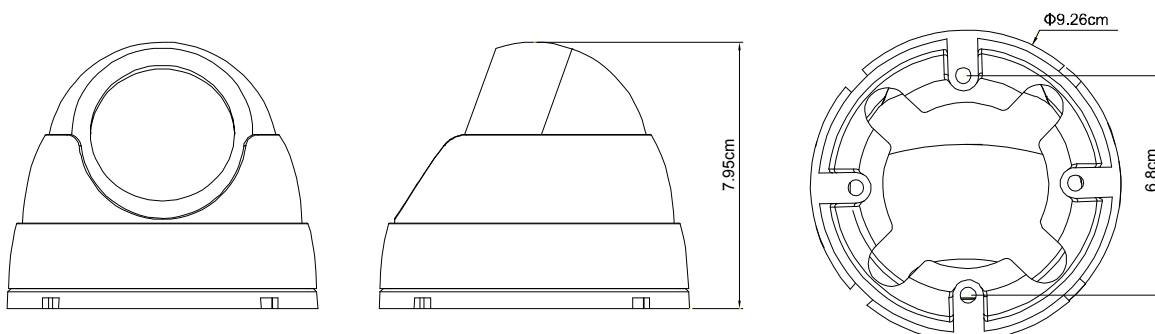

DIMENSIONS

Dimensional tolerance: $\pm 5\text{mm}$